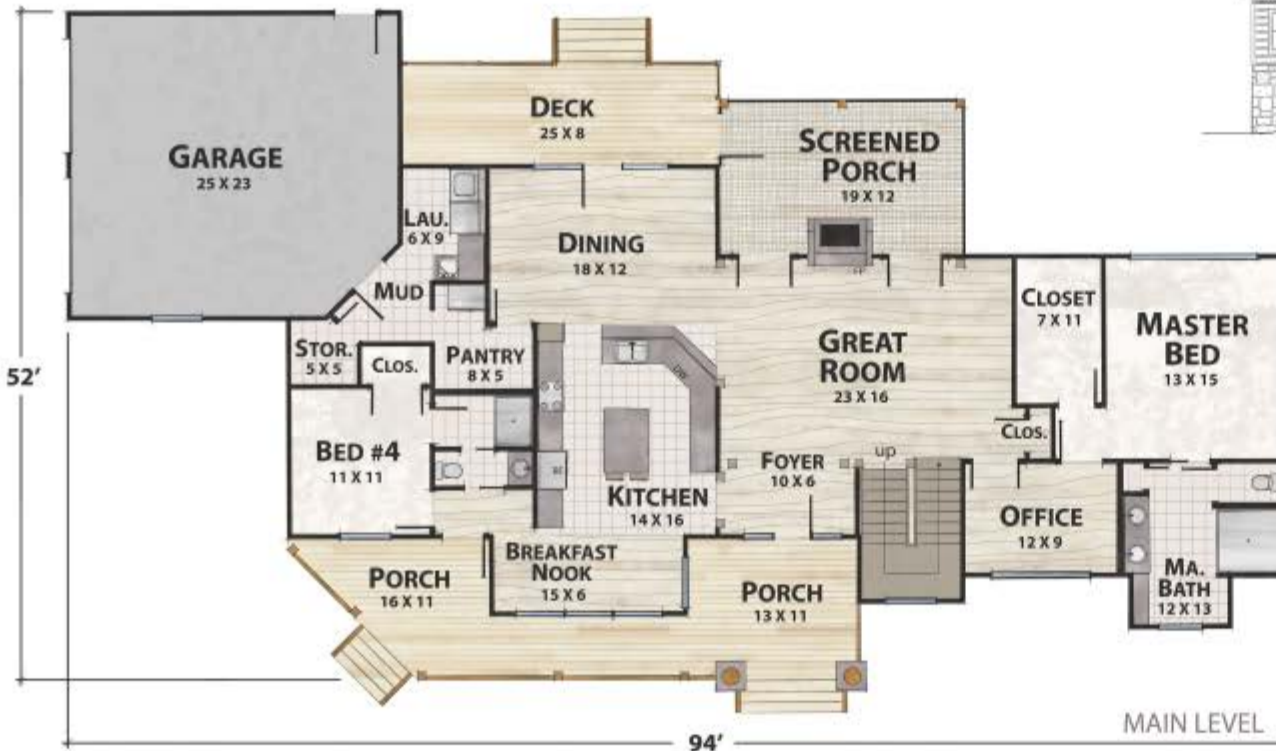

The Boulder Mountain Lodge

natural element homes

The Modern Mountain Collection

1-800-970-2224

Plan Info:

Bedrooms 4
Baths 3
Half Baths 0

Square Footage:

Heated:
2017 First Floor
1062 Upper Floor

Total: 3079

Unheated:
770 Porches/Decks
601 Garage

FRONT

REAR

RIGHT

LEFT

Plan customization is included with your home plan purchase. Why not make it PERFECT?

natural element homes